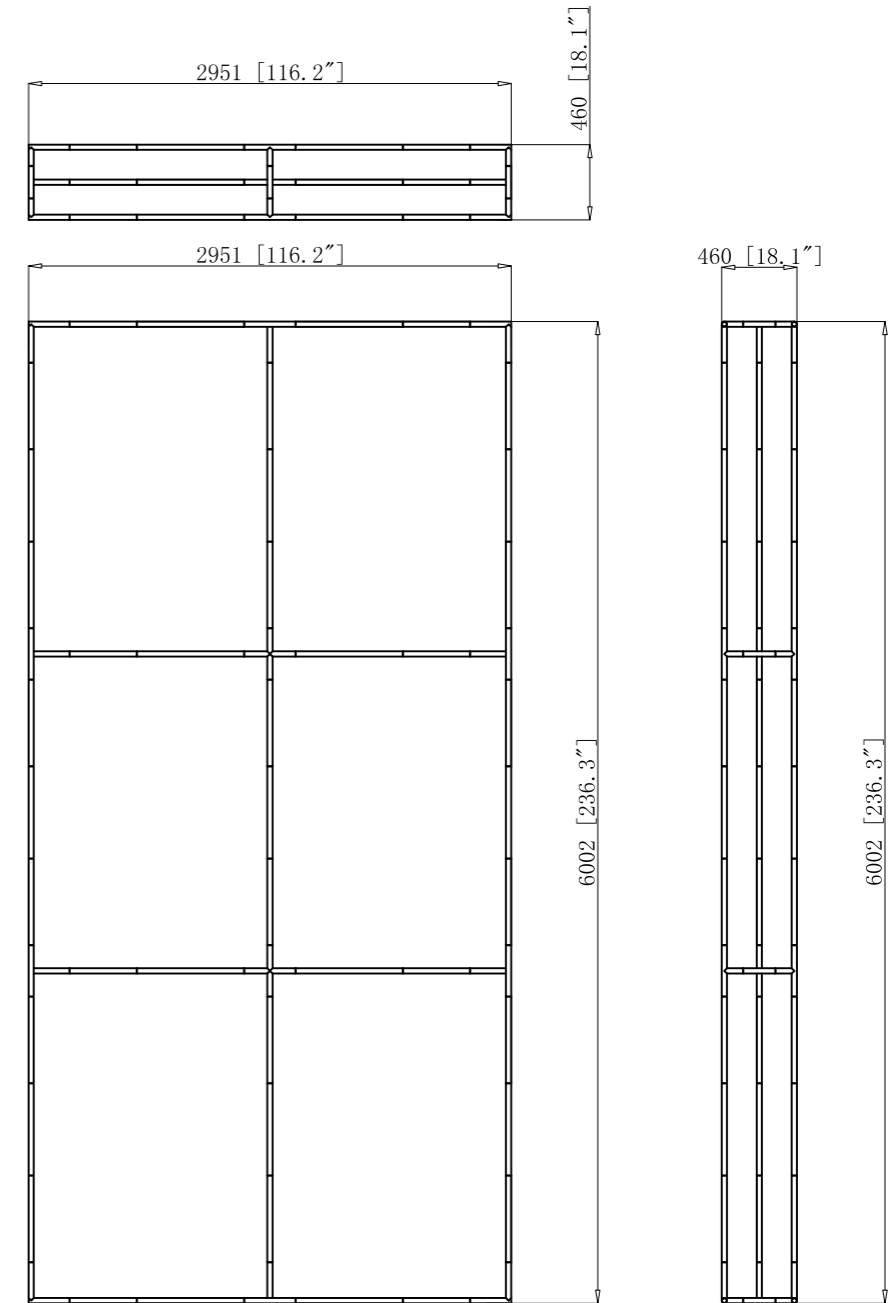

# WaveLine® Bombora BMB102018S

Frame			Frame			Frame			Frame			Frame			Frame			TV kit		Shipping Case		accessories	
(57)	2		(105)	4																			
(95)	6		(106)	4														32"					
(96)	12		(107)	4														40"					
(100)	12																						
(103)	15																						
NO.	Quantity	Confirm	NO.	Quantity	Confirm	NO.	Quantity	Confirm	NO.	Quantity	Confirm	NO.	Quantity	Confirm	NO.	Quantity	Confirm	NO.	Confirm				